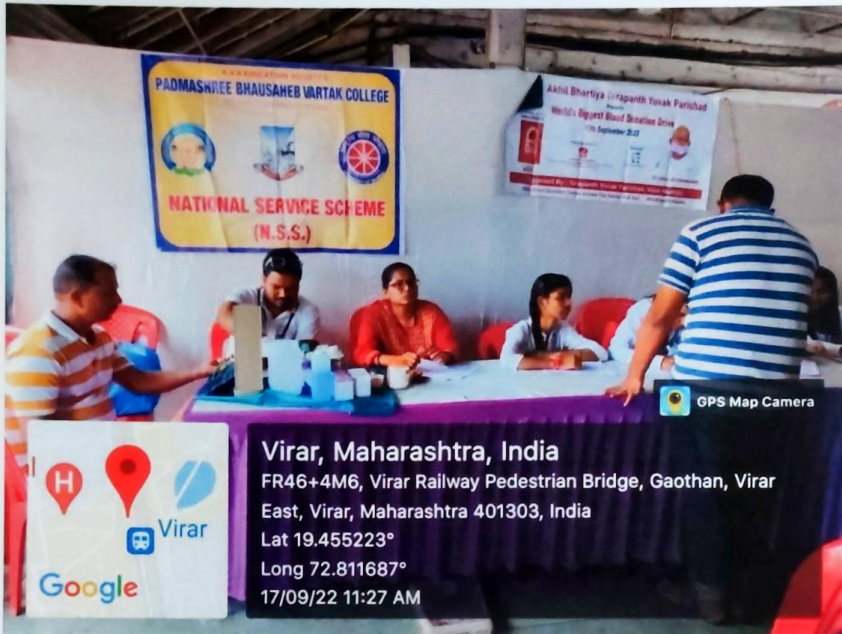

## PADMASHREE BHAUSAHEB VARTAK COLLEGE

Opp. Jivadani Panch Payari, Chandansar Rd, Virar, Maharashtra 401305

{Affiliated to University of Mumbai}

3.2.1. Institution has created an ecosystem for innovations, Indian Knowledge System (IKS), including awareness about IPR, establishment of IPR cell, Incubation centre and other initiatives for the creation and transfer of knowledge/technology and the outcomes of the same are evident:-

Blood Donation Drives :-

1. Blood Donation Drive in the year 2022-2023 in association with Rotary Club, Virar.

2. Blood donation camp organized by NSS Unit in Collaboration with Western Railway in the year 2022-2023