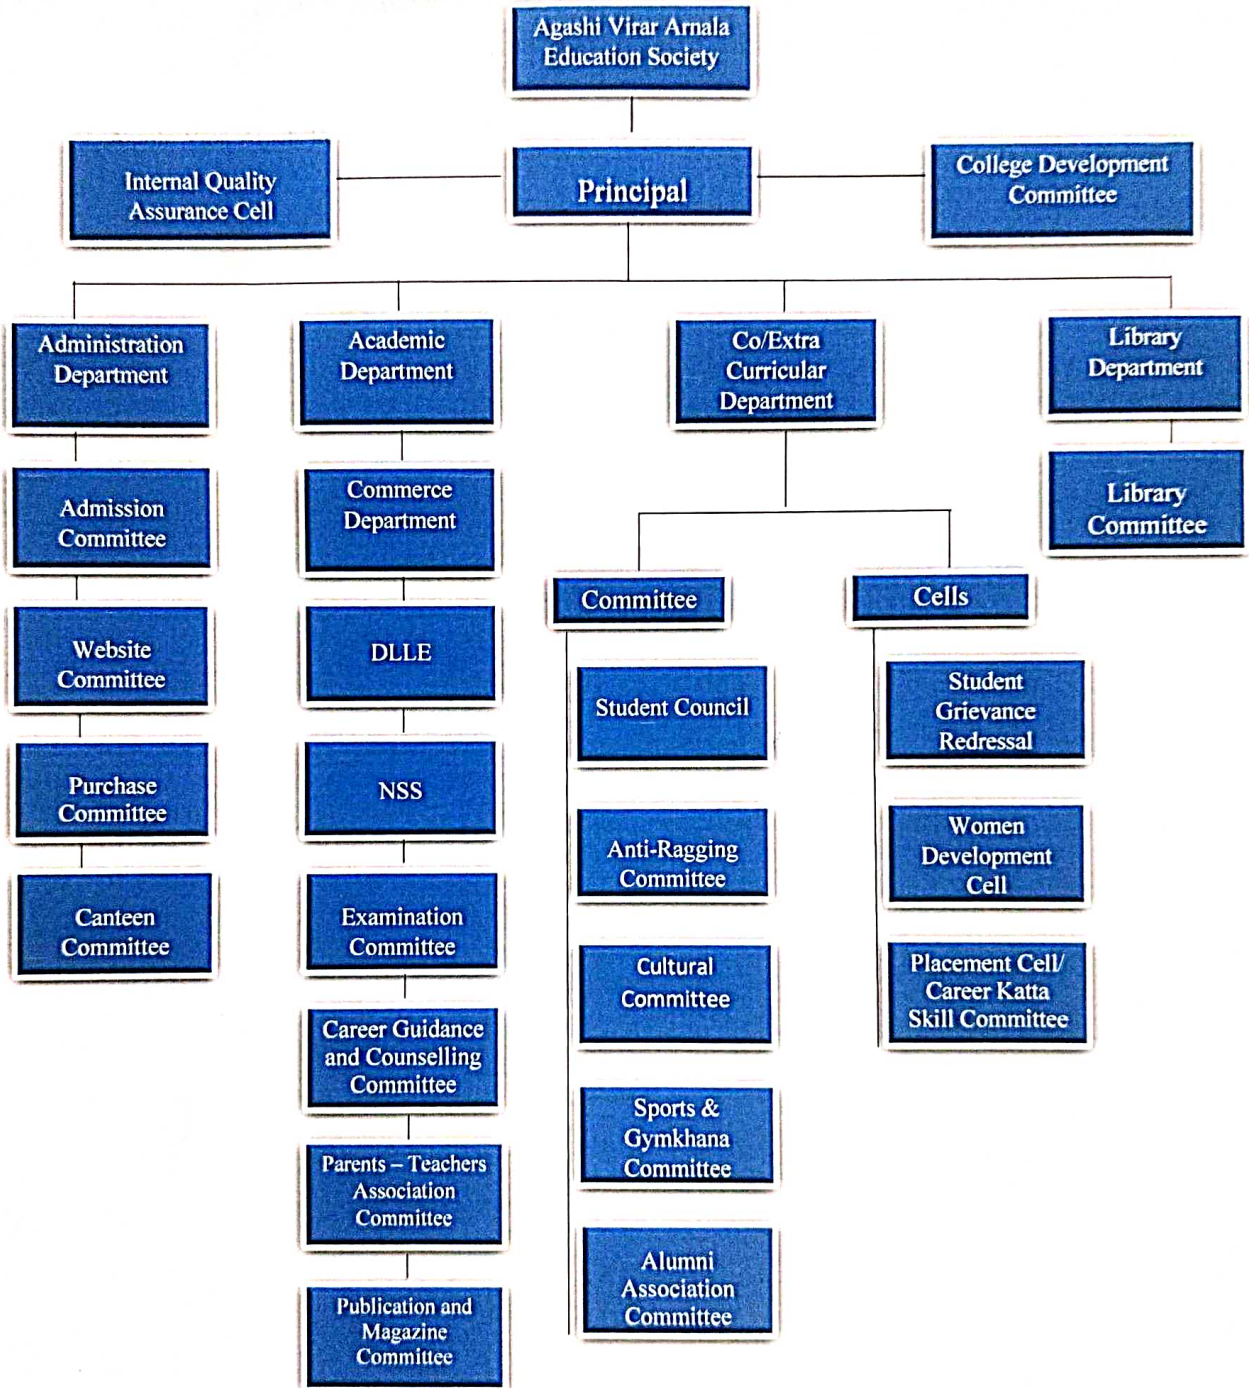

AgashiVirarArnala Education Society's

PADMASHREE BHAUSAHEB VARTAK COLLEGE

Opp.JivadaniPanchPayari, Chandansar Rd, Virar, Maharashtra 401305

{Affiliated to University of Mumbai}

Shobakar

I/C PRINCIPAL

Agashi Virar Arnala Education Society's
Padmashree Bhausaheb Vartak College of Commerce
Virar (E)