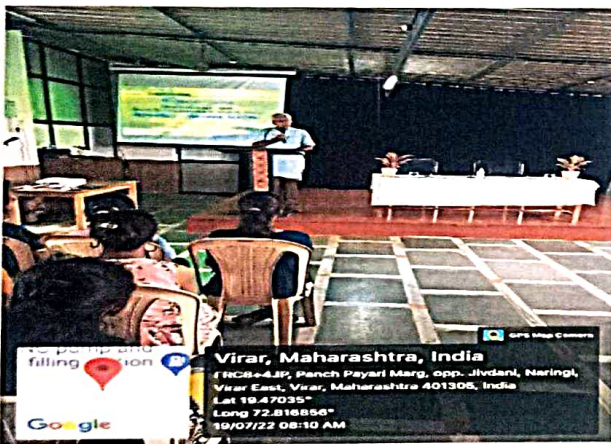

Seminars and Workshops for Students and Faculty Development